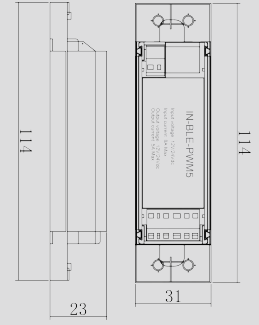

DIMENSION INSTALLATION