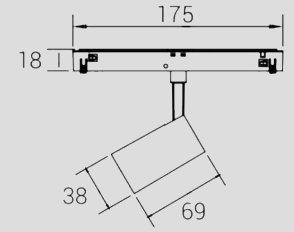

DIMENSION INSTALLATION