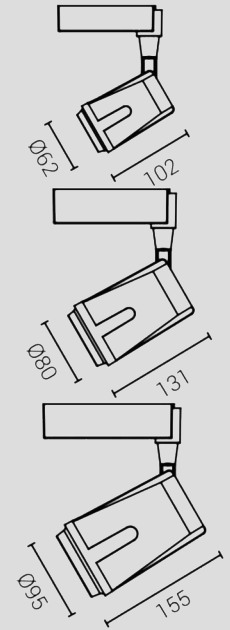

LIGHTING DATA

inSona Bluebee · IP44

型号 MODEL	IN-BLE-Wus2003A	IN-BLE-Wus2003B	IN-BLE-Wus2003C
功率 POWER	12W	22W	32W
安装方式 INSTALLATION MODE	2/3线轨道盒	2/3线轨道盒	2/3线轨道盒
尺寸 SIZE	Φ62*102mm	Φ80*131mm	Φ95*115mm
眩光值 GLARE VALUE	UGR<19	UGR<19	UGR<19
显色指数 CRI	Ra>92	Ra>92	Ra>92
光束角 BEAM ANGLE	15° /24° /38° /45° /60°	15° /24° /38° /45° /60°	15° /24° /38° /45° /60°
光源类型 LIGHT SOURCE TYPE	双色温	双色温	双色温
色温 COLOR TEMPERATURE	2700K-6500K	2700K-6500K	2700K-6500K
光通量 LUMINOUS FLUX	1176lm	2156lm	3156lm
寿命 LIFE	50000h	50000h	50000h
防护等级 PROTECTION	IP44	IP44	IP44