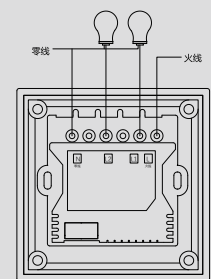

inSona

A系列智能面板

CONTROL PANEL

inSona Bluebee

IP20

产品名称 | PRODUCT NAME	A系列单火控制面板 IN-BLE-SPS2/S3	A1系列面板 IN-BLE-A1-S2/S3
负载数量 | NUMBER OF LOADS	2路/3路 2CIRCUITS/3CIRCUITS	2路/3路 2CIRCUITS/3CIRCUITS
最大负载功率 | MAX LOAD POWER	单路 LED200W/ 阻性 800W ONE-WAYLED200W,RESISTANCE800w	单路 LED200W/ 阻性 800W ONE-WAYLED200W,RESISTANCE800w
输入电压范围 | OUTPUT VOLTAGE RANGE	220-240V 220-240V	220-240V 220-240V
输入频率 | INPUT FREQUENCY	50/60HZ 50/60HZ	50/60HZ 50/60HZ
布线方式 | WIRING MODE	火线 AC 220-240V	需要零火线 AC 220-240V
工作湿度 | WORKING HUMIDITY	5-85% 5-85 PERCENT	5-85% 5-85 PERCENT
工作温度 | WORKING TEMPERATURE	-20~+50 °C -20~+50 °C	-20~+50 °C -20~+50 °C
储存温度, 湿度 | WORKING HUMIDITY	-40~+80 °C -40~+80 °C	-40~+80 °C -40~+80 °C
无线连接 | WIRELESS CONNECTION	BLUEBEE BLUEBEE	BLUEBEE BLUEBEE
通信距离 | COMMUNICATION DISTANCE	8-16 米 8-16M	8-16 米 8-16M

COLOR SELECTION

白色

FUNCTION DESCRIPTION

A 系列智能单火面板,采用单火供电方式,多用于后装市场或者改造市场的装修。

A 系列智能场景面板,具有极高的性价比,适合商用与轻型商业项目。整体大按键,无边框设计,磨砂面质感,风格简约。零火 220V 供电,具备多路负载输出,支持设备或者场景开闭、支持单设备、多设备、不同设备、群组或者场景的控制。

THE A-SERIES INTELLIGENT SINGLE FIRE PANEL ADOPTS A SINGLE FIRE POWER SUPPLY METHOD AND IS MOSTLY USED FOR DECORATION IN THE AFTERMARKET OR RENOVATION MARKET.

THE A-SERIES INTELLIGENT SCENE PANEL HAS A HIGH COST PERFORMANCE RATIO AND IS SUITABLE FOR COMMERCIAL AND LIGHT COMMERCIAL PROJECTS. OVERALL LARGE BUTTONS, FRAMELESS DESIGN, MATTE TEXTURE, AND MINIMALIST STYLE. ZERO FIRE 220V POWER SUPPLY, WITH MULTIPLE LOAD OUTPUTS, SUPPORTING DEVICE OR SCENE OPENING AND CLOSING, SUPPORTING CONTROL OF SINGLE DEVICE, MULTIPLE DEVICES, DIFFERENT DEVICES, GROUPS OR SCENES.