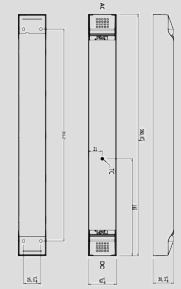

inSona

双色温恒压一体电源

DRIVING POWER SUPPLY

inSona Bluebee · IP20

型号 MODEL	IN-BLE-DRH075-024	IN-BLE-DRH150-024	IN-BLE-DRH160-024
输入电压 INPUT VOLTAGE	220-240Vac	220-240Vac	220-240Vac
输出电压 OUTPUT VOLTAGE	24Vdc	24Vdc	24Vdc
输出电流 OUTPUT CURRENT	0-3.125A	0-6.26A	0-6.7A
输出功率 OUTPUT RATING	≤75W	≤150W	≤160W
尺寸 MEASURE	360*42*30mm	360*42*30mm	245*61*30mm

FUNCTIONAL ADJUSTMENT

COLOR TEMPERATURE DIAGRAM

BRIGHTNESS CONTROL

FUNCTION DESCRIPTION

inSona 恒压一体式电源, 220V 输入, 支持单、双通道输出, 放置于空间狭长位置, 便于检修。主要应用 24V 低压恒压类灯带控制, 支持双色温灯带控制开闭、亮度调节、色温调节, 还具备亮度层级调节、渐变时长、暖白混合输出、支持昼夜节律功能。无需网关、无需网络, 通过 inSona 线上 APP 可深度调节灯具的亮度、色温, 支持经纬度算法、支持昼夜节律功能。

INSONA CONSTANT-VOLTAGE INTEGRATED POWER SUPPLY, 220V INPUT, SINGLE-CHANNEL AND DUAL-CHANNEL OUTPUT SUPPORT, WHICH IS PLACED IN A NARROW SPACE FOR EASY MAINTENANCE. IT IS MAINLY CONTROLLED BY 24V LOW-VOLTAGE AND CONSTANT-VOLTAGE LAMP STRIPS, AND SUPPORTS THE OPENING AND CLOSING OF DUAL-COLOR TEMPERATURE LAMP STRIPS, BRIGHTNESS LEVEL AND COLOR TEMPERATURE ADJUSTMENT. IT ALSO HAS THE FUNCTIONS OF BRIGHTNESS LEVEL ADJUSTMENT, GRADUAL CHANGE DURATION, WARM-WHITE MIXED OUTPUT AND CIRCADIAN RHYTHM SUPPORT. WITHOUT GATEWAY OR NETWORK, THE BRIGHTNESS AND COLOR TEMPERATURE OF THE LAMPS CAN BE DEEPLY ADJUSTED THROUGH INSONA ONLINE APP, WHICH SUPPORTS LATITUDE AND LONGITUDE ALGORITHM AND CIRCADIAN RHYTHM FUNCTION.