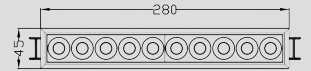

DIMENSION INSTALLATION

Ø55mm

Ø65mm

Ø75mm

Ø95mm

15° 24° 38°

DIMENSION INSTALLATION

inSona