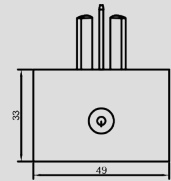

FUNCTION DESCRIPTION

inSona 蓝牙移动插座, 体积小、重量轻、稳定可靠; 安装使用方便美观, 轻松通电断电, 支持阻性负载 1000W MAX, LED 负载 200W MAX, 可通过 inSona 线上 APP 控制通电设备。

INSONA BLUETOOTH MOBILE SOCKET, SMALL IN SIZE, LIGHT IN WEIGHT, STABLE AND RELIABLE; EASY AND BEAUTIFUL TO INSTALL AND USE, EASY TO POWER ON AND OFF, SUPPORTS RESISTIVE LOAD UP TO 1000W MAX, LED LOAD UP TO 200W MAX, AND CAN CONTROL POWERED DEVICES THROUGH THE INSONA ONLINE APP.