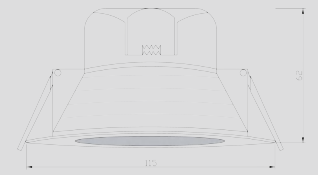

DIMENSION INSTALLATION

120°