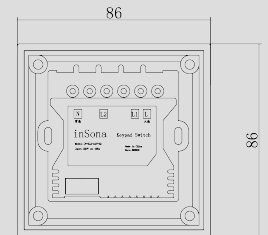

inSona

A系列智能面板

CONTROL PANEL

inSona Bluebee

IP20

产品名称 | PRODUCT NAME	A系列单火控制面板 IN-BLE-SPS2/S3	A1系列面板 IN-BLE-A1-S2/S3
负载数量 | NUMBER OF LOADS	2路/3路 2CIRCUITS/3CIRCUITS	2路/3路 2CIRCUITS/3CIRCUITS
最大负载功率 | MAX LOAD POWER	单路 LED200W/ 阻性 800W ONE-WAYLED200W,RESISTANCE800w	单路 LED200W/ 阻性 800W ONE-WAYLED200W,RESISTANCE800w
输入电压范围 | OUTPUT VOLTAGE RANGE	220-240V 220-240V	220-240V 220-240V
输入频率 | INPUT FREQUENCY	50/60HZ 50/60HZ	50/60HZ 50/60HZ
布线方式 | WIRING MODE	火线 AC 220-240V	需要零火线 AC 220-240V
工作湿度 | WORKING HUMIDITY	5-85% 5-85 PERCENT	5-85% 5-85 PERCENT
工作温度 | WORKING TEMPERATURE	-20~+50 °C -20~+50 °C	-20~+50 °C -20~+50 °C
储存温度, 湿度 | WORKING HUMIDITY	-40~+80 °C -40~+80 °C	-40~+80 °C -40~+80 °C
无线连接 | WIRELESS CONNECTION	BLUEBEE BLUEBEE	BLUEBEE BLUEBEE
通信距离 | COMMUNICATION DISTANCE	8-16 米 8-16M	8-16 米 8-16M

COLOR SELECTION

白色

FUNCTION DESCRIPTION

A 系列智能单火面板,采用单火供电方式,多用于后装市场或者改造市场的装修。

A 系列智能场景面板,具有极高的性价比,适合商用与轻型商业项目。整体大按键,无边框设计,磨砂面质感,风格简约。零火 220V 供电,具备多路负载输出,支持设备或者场景开闭、支持单设备、多设备、不同设备、群组或者场景的控制。

THE A-SERIES INTELLIGENT SINGLE FIRE PANEL ADOPTS A SINGLE FIRE POWER SUPPLY METHOD AND IS MOSTLY USED FOR DECORATION IN THE AFTERMARKET OR RENOVATION MARKET.

THE A-SERIES INTELLIGENT SCENE PANEL HAS A HIGH COST PERFORMANCE RATIO AND IS SUITABLE FOR COMMERCIAL AND LIGHT COMMERCIAL PROJECTS. OVERALL LARGE BUTTONS, FRAMELESS DESIGN, MATTE TEXTURE, AND MINIMALIST STYLE. ZERO FIRE 220V POWER SUPPLY, WITH MULTIPLE LOAD OUTPUTS, SUPPORTING DEVICE OR SCENE OPENING AND CLOSING, SUPPORTING CONTROL OF SINGLE DEVICE, MULTIPLE DEVICES, DIFFERENT DEVICES, GROUPS OR SCENES.