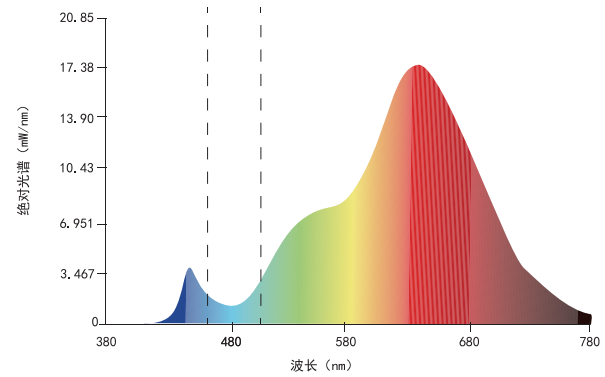

HEALTHY LIGHT ENGINE SERIES

健康光引擎系列

inSona

HEALTHY LIGHT

健康光

昼夜型 DAY+NIGHT

夜晚型:2700K
低480nm波长, 促进褪黑素分泌
降低蓝绿色SPD→低 M/P ratio
让人更加放松舒畅

NIGHT VERSION: 2700K
LOW 480NM WAVELENGTH PROMOTES MELATONIN SECRETION
REDUCE BLUE-GREEN SPD → LOW M/P RATIO
MAKE PEOPLE MORE RELAXED AND COMFORTABLE

白天型:6500K
高480nm波长, 抑制褪黑素分泌
增加蓝绿色SPD→高 M/P ratio
让人更加精力充沛

DAYTIME VERSION: 6500K
HIGH 480NM WAVELENGTH, INHIBITING MELATONIN SECRETION
INCREASE BLUE-GREEN SPD → HIGH M/P RATIO
MAKE PEOPLE MORE ENERGETIC