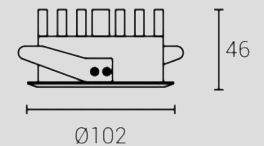

DIMENSION INSTALLATION

Ø55mm

Ø65mm

Ø75mm

Ø95mm

15° 24° 38°

DIMENSION INSTALLATION

inSona