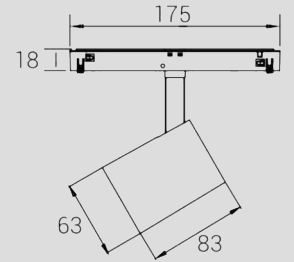

DIMENSION INSTALLATION