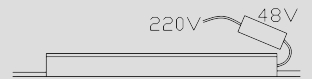

inSona

磁吸拐角格栅灯

LIGHTING DATA

inSona Bluebee · IP20

型号 MODEL	IN-BLE-MSL-GJ1	IN-BLE-MSL-GJ2
功率 POWER	6W	12W
安装方式 INSTALLATION MODE	AAG20磁吸轨道	AAG20磁吸轨道
输入电压 INPUT VOLTAGE	48V	48V
尺寸 SIZE	118*22*106mm	230*22*106mm
眩光值 GLARE VALUE	UGR<19	UGR<19
显色指数 CRI	Ra>90	Ra>90
光束角 BEAM ANGLE	120°	120°
光源类型 LIGHT SOURCE TYPE	双色温	双色温
色温 COLOR TEMPERATURE	2700K-6500K	2700K-6500K
光通量 LUMINOUS FLUX	1380lm	1500lm
寿命 LIFE	50000h	50000h
防护等级 PROTECTION	IP20	IP20

FUNCTION DESCRIPTION

inSona 磁吸灯系列, 内置inSona蓝牙芯片, 双色温灯具采用48V电源, 多种照明模块可自由选择搭配, 泛光, 格栅, 射灯各种模块可满足不用光需求, 如基础照明、重点照明、洗墙等, 可通过inSona手机APP编辑灯光场景可深度调节灯具的亮度、色温(色温范围2700K-6500K), 支持昼夜节律功能。

INSONA MAGNETIC SUCTION LAMP SERIES, BUILT-IN INSONA BLUETOOTH CHIP, DUAL-COLOR TEMPERATURE LAMPS ADOPT 48V POWER SUPPLY, A VARIETY OF LIGHTING MODULES CAN BE SELECTED AND MATCHED FREELY, FLOODLIGHT, GRILLE, SPOTLIGHTS, VARIOUS MODULES CAN MEET DIFFERENT LIGHTING REQUIREMENTS, SUCH AS BASIC LIGHTING, KEY LIGHTING, WALL WASHING, ETC. THE LIGHTING SCENE CAN BE EDITED BY INSONA MOBILE APP TO DEEPLY ADJUST THE BRIGHTNESS AND COLOR TEMPERATURE OF THE LAMP (COLOR TEMPERATURE RANGE 2700K-6500K), SUPPORTING CIRCADIAN RHYTHM FUNCTION.