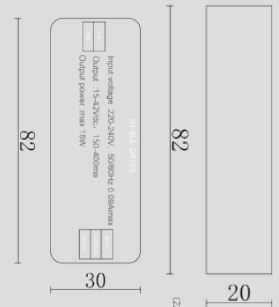

DIMENSION INSTALLATION

inSona

双色温调光驱动

DRIVING POWER SUPPLY

inSona Bluebee · IP20

型号 MODEL	IN-BLE-DR12D	IN-BLE-DR15S	IN-BLE-DR40D
额定输入 RATED INPUT	220V (50-60) HZ	220-240V (50-60) HZ	220V (50-60) HZ
额定输出 RATED OUTPUT	30-40V	15-42V	30-40V
输出功率 OUTPUT RATING	12W MAX	15W MAX	40W MAX
电流输出范围 CURRENT OUTPUT RANGE	0-300mA	0-400mA	0-1000mA
待机功耗 STANDBY POWER CONSUMPTION	<0.5W	<0.5W	<0.5W
调光范围 DIMMING RANGE	1~100%	1~100%	1~100%
尺寸 MEASURE	122*45*27mm	82*30*20mm	137*45*27mm

FUNCTIONAL ADJUSTMENT

COLOR TEMPERATURE DIAGRAM

BRIGHTNESS CONTROL

FUNCTION DESCRIPTION

inSona 双色温灯具电源驱动系列, 属于一款体积小、重量轻、超长待机、稳定可靠; 可以支持单通道、双通道输出, 支持多种电流输出调节的数字智能调光电源。双色温驱动常规有 12W、15W、40W 以应对于不同功率段灯具。无需网关、无需网络, 通过 inSona 线上 APP 可深度调节灯具的亮度、色温, 支持昼夜节律功能。

INSONA DUAL-COLOR LAMP POWER DRIVE SERIES, BELONGING TO A SMALL SIZE, LIGHT WEIGHT, LONG STANDBY, STABLE AND RELIABLE; DIGITAL INTELLIGENT DIMMING POWER SUPPLY THAT CAN SUPPORT SINGLE-CHANNEL AND DOUBLE-CHANNEL OUTPUT AND VARIOUS CURRENT OUTPUT ADJUSTMENTS. TWO-COLOR-TEMPERATURE DRIVE USUALLY HAS 12W, 15W AND 40W FOR LAMPS WITH DIFFERENT POWER SEGMENTS. WITHOUT GATEWAY OR NETWORK, THE BRIGHTNESS AND COLOR TEMPERATURE OF THE LAMPS CAN BE DEEPLY ADJUSTED THROUGH INSONA ONLINE APP, AND THE CIRCADIAN RHYTHM FUNCTION CAN BE SUPPORTED.