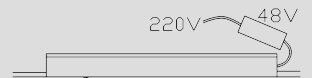

inSona

磁吸拐角格栅灯

LIGHTING DATA

inSona Bluebee · IP20

型号 MODEL	IN-BLE-MSL-GJ1	IN-BLE-MSL-GJ2
功率 POWER	6W	12W
安装方式 INSTALLATION MODE	AAG20磁吸轨道	AAG20磁吸轨道
输入电压 INPUT VOLTAGE	48V	48V
尺寸 SIZE	118*22*106mm	230*22*106mm
眩光值 GLARE VALUE	UGR<19	UGR<19
显色指数 CRI	Ra>90	Ra>90
光束角 BEAM ANGLE	120°	120°
光源类型 LIGHT SOURCE TYPE	双色温	双色温
色温 COLOR TEMPERATURE	2700K-6500K	2700K-6500K
光通量 LUMINOUS FLUX	1380lm	1500lm
寿命 LIFE	50000h	50000h
防护等级 PROTECTION	IP20	IP20

FUNCTION DESCRIPTION

inSona 磁吸灯系列, 内置inSona蓝牙芯片, 双色温灯具采用48V电源, 多种照明模块可自由选择搭配, 泛光, 格栅, 射灯各种模块可满足不用光需求, 如基础照明、重点照明、洗墙等, 可通过inSona手机APP编辑灯光场景可深度调节灯具的亮度、色温(色温范围2700K-6500K), 支持昼夜节律功能。

INSONA MAGNETIC SUCTION LAMP SERIES, BUILT-IN INSONA BLUETOOTH CHIP, DUAL-COLOR TEMPERATURE LAMPS ADOPT 48V POWER SUPPLY, A VARIETY OF LIGHTING MODULES CAN BE SELECTED AND MATCHED FREELY, FLOODLIGHT, GRILLE, SPOTLIGHTS, VARIOUS MODULES CAN MEET DIFFERENT LIGHTING REQUIREMENTS, SUCH AS BASIC LIGHTING, KEY LIGHTING, WALL WASHING, ETC. THE LIGHTING SCENE CAN BE EDITED BY INSONA MOBILE APP TO DEEPLY ADJUST THE BRIGHTNESS AND COLOR TEMPERATURE OF THE LAMP (COLOR TEMPERATURE RANGE 2700K-6500K), SUPPORTING CIRCADIAN RHYTHM FUNCTION.