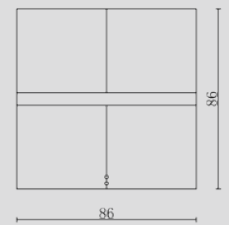

IN-BLE-JM-P8L4

IN-BLE-JM-P4W

(220V~240V插入)

DIMENSION INSTALLATION

IN-BLE-XR-P8L4

IN-BLE-XR-P4W

inSona

星日智能面板