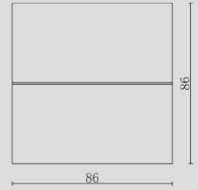

inSona

K7 PRO智能面板

CONTROL PANEL

inSona Bluebee · IP20

产品名称 | PRODUCT NAME	K7 PRO系列温控面板 IN-BLE-K7Pro-P8W	K7 PRO系列场景面板 IN-BLE-K7Pro-P8L4
负载类型 | LOAD TYPE	5路 (冷暖阀负载) 5CIRCUITS (COLD AND WARM VALVES)	4路 (LED负载) 4CIRCUITS (LED LOAD)
最大负载功率 | MAX LOAD POWER	负载单路1A LOAD SINGLE CIRCUIT 1A	负载单路10A LED200W/阻性800W ONE-WAYLED200W, RESISTANCE800W
输入电压范围 | OUTPUT VOLTAGE RANGE	220-240V 220-240V	220-240V 220-240V
输入频率 | INPUT FREQUENCY	50/60HZ 50/60HZ	50/60HZ 50/60HZ
布线方式 | WIRING MODE	需要零火线 AC220V	需要零火线 AC220V
工作湿度 | WORKING HUMIDITY	5-85% 5-85 PERCENT	5-85% 5-85 PERCENT
工作温度 | WORKING TEMPERATURE	-20~+50°C -20~+50°C	-20~+50°C -20~+50°C
储存温度, 湿度 | WORKING HUMIDITY	-40~+80°C -40~+80°C	-40~+80°C -40~+80°C
无线连接 | WIRELESS CONNECTION	BLUEBEE BLUEBEE	BLUEBEE BLUEBEE
通信距离 | COMMUNICATION DISTANCE	8-16米 8-16M	8-16米 8-16M