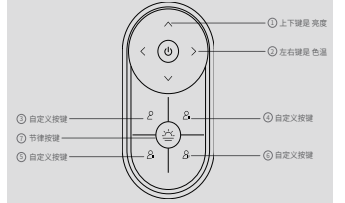

DIMENSION INSTALLATION

inSona

智能遥控器

WIRELESS REMOTE CONTROL

inSona Bluebee ·

IP20

型号 MODEL	遥控器 IN-BLE-YK01
电源类型 POWER TYPE	CR2032 CR2032
控制方式 CONTROL MODE	无线遥控 WIRELESS REMOTE CONTROL
控制类型 STORAGE TEMPERATURE RANGE	色温/明暗/多场景按键 COLOR TEMPERATURE / SHADE / MULTI-SCENE BUTTONE
产品尺寸 WORKING HUMIDITY	120*60MM 120*60MM

FUNCTION DESCRIPTION

inSona 智能灯光遥控器,外观简约、精致,大按键设计使用舒适,配备底座,多颜色选择。支持一键开关、按键切换亮度色温调节,旋转触摸调节亮度色温,预设 4 种场景模式,搭配 inSona 配套的产品,可完美实现与灯光、场景面板、感应器的搭配使用。

INSONA INTELLIGENT LIGHTING REMOTE CONTROL, SIMPLE AND EXQUISITE APPEARANCE, LARGE BUTTON DESIGN COMFORTABLE TO USE, EQUIPPED WITH A BASE, MULTI-COLOR SELECTION. SUPPORT ONE-BUTTON SWITCH, BUTTON SWITCHING BRIGHTNESS COLOR TEMPERATURE ADJUSTMENT, ROTATING TOUCH BRIGHTNESS COLOR TEMPERATURE ADJUSTMENT, PRESET 4 SCENE MODES, WITH INSONA MATCHING PRODUCTS, CAN PERFECTLY REALIZE THE USE OF LIGHTING, SCENE PANEL, SENSOR.