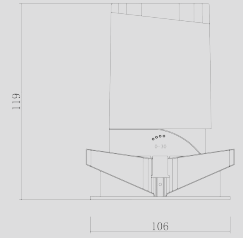

DIMENSION INSTALLATION