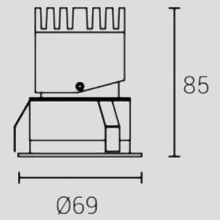

DIMENSION INSTALLATION

Ø40mm

Ø50mm

Ø60mm

inSona

Wus小孔系列

LIGHTING DATA

inSona Bluebee · IP44

型号 MODEL	IN-BLE-XS4012	IN-BLE-XS4013	IN-BLE-XS4014
功率 POWER	3W	5W	9W
开孔 OPENING	Φ40	Φ50	Φ60
尺寸 SIZE	45*H55mm	57*H75mm	69*H85mm
眩光值 GLARE VALUE	UGR<9	UGR<9	UGR<9
显色指数 CRI	Ra>90	Ra>90	Ra>90
光束角 BEAM ANGLE	15°/24°/40°	15°/24°/40°	15°/24°/40°
光源类型 LIGHT SOURCE TYPE	双色温	双色温	双色温
色温 COLOR TEMPERATURE	2700K-6500K	2700K-6500K	2700K-6500K
光通量 LUMINOUS FLUX	425lm	680lm	850lm
寿命 LIFE	50000h	50000h	50000h
防护等级 PROTECTION	IP44	IP44	IP44

ACCESSORY SELECTION

OPTIONA

FUNCTION DESCRIPTION

inSona Wus 系列嵌入式可调角层板灯，系列灯具体积小巧，稳定、无频闪、深杯防眩，25°可调角等特点。分别有Φ40mm、Φ50mm、Φ60mm 开孔尺寸提供，功率 3W、5W、9W 功率段。灯具光束角有 15°/24°/40°，灯具高度 55mm、75mm、85mm，色温均为双色温 (2700K-6500K)，模块化可更换不同光学配件拉伸镜片、柔光镜片满足需求。适用于需要开孔小，天花预留空间矮等特点的安装条件处。搭配 inSona 蓝牙智能调光驱动即可实现灯光场景联动。

INSONA WUS SERIES EMBEDDED ANGLE ADJUSTABLE LAMINATE LAMPS HAVE THE CHARACTERISTICS OF SMALL VOLUME, STABILITY, NO STROBOSCOPIC, DEEP CUP ANTI GLARE, 25° ADJUSTABLE ANGLE AND SO ON. RESPECTIVELY Φ 40MM、Φ 50MM、Φ 60MM OPENING SIZE, 3W, 5W AND 9W POWER SECTIONS. THE LIGHT BEAM ANGLE OF THE LAMP IS 15°/24°/40°，THE HEIGHT OF THE LAMP IS 55MM, 75MM AND 85MM, AND THE COLOR TEMPERATURE IS TWO-COLOR TEMPERATURE (2700K-6500K). DIFFERENT OPTICAL ACCESSORIES CAN BE REPLACED IN MODULARIZATION, AND THE STRETCHING LENS AND SOFT LIGHT LENS CAN MEET THE REQUIREMENTS. IT IS APPLICABLE TO THE INSTALLATION CONDITIONS WITH THE CHARACTERISTICS OF SMALL OPENING AND LOW CEILING RESERVED SPACE. COMBINED WITH INSONA BLUETOOTH INTELLIGENT DIMMING DRIVER, LIGHT SCENE LINKAGE CAN BE REALIZED.