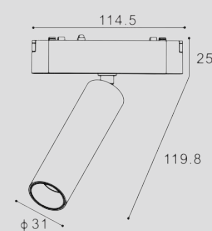

DIMENSION INSTALLATION

inSona

超薄磁吸射灯

LIGHTING DATA

inSona Bluebee

IP20

型号 MODEL	UT25-SL5W	UT25-SL57W
功率 POWER	5W	7W
安装方式 INSTALLATION MODE	UT25超薄轨道	UT25超薄轨道
输入电压 INPUT VOLTAGE	40-48V	40-48V
尺寸 SIZE	Φ31*94.7*114.5mm	Φ31*114.8*114.5mm
眩光值 GLARE VALUE	UGR<19	UGR<19
显色指数 CRI	Ra>90	Ra>90
光束角 BEAM ANGLE	15°/24°/36°/60°	15°/24°/36°/60°
光源类型 LIGHT SOURCE TYPE	双色温	双色温
色温 COLOR TEMPERATURE	2700K-6500K	2700K-6500K
光通量 LUMINOUS FLUX	504lm	596lm
寿命 LIFE	50000h	50000h
防护等级 PROTECTION	IP20	IP20

FUNCTION DESCRIPTION

inSona超薄磁吸射灯, 内置inSona蓝牙芯片, 双色温灯具采用48V电源, 多种照明模块可自由选择搭配, 泛光, 格栅, 射灯各种模块可满足不同用光需求, 如基础照明、重点照明、洗墙等, 可通过inSona手机APP编辑灯光场景可深度调节灯具的亮度、色温(色温范围2700K-6500K), 支持昼夜节律功能。

INSONA MAGNETIC SUCTION LAMP SERIES, BUILT-IN INSONA BLUETOOTH CHIP, DUAL-COLOR TEMPERATURE LAMPS ADOPT 48V POWER SUPPLY, A VARIETY OF LIGHTING MODULES CAN BE SELECTED AND MATCHED FREELY, FLOODLIGHT, GRILLE, SPOTLIGHTS, VARIOUS MODULES CAN MEET DIFFERENT LIGHTING REQUIREMENTS, SUCH AS BASIC LIGHTING, KEY LIGHTING, WALL WASHING, ETC. THE LIGHTING SCENE CAN BE EDITED BY INSONA MOBILE APP TO DEEPLY ADJUST THE BRIGHTNESS AND COLOR TEMPERATURE OF THE LAMP (COLOR TEMPERATURE RANGE 2700K-6500K), SUPPORTING CIRCADIAN RHYTHM FUNCTION.