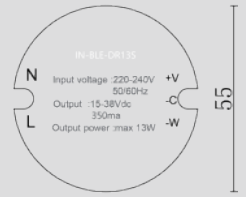

DIMENSION INSTALLATION

DIMENSION INSTALLATION

inSona

双色温吸顶灯驱动

DRIVING POWER SUPPLY

inSona Bluebee · IP20

型号 MODEL	E075CP18A00202
额定输入 RATED INPUT	220V 50Hz
额定输出 RATED OUTPUT	90-180V
输出功率 OUTPUT RATING	75W MAX
电流输出范围 CURRENT OUTPUT RANGE	输出1:恒流200mA 输出2:恒流200mA
待机功耗 STANDBY POWER CONSUMPTION	<0.5W
调光范围 DIMMING RANGE	1~100%
尺寸 MEASURE	175*37*19mm