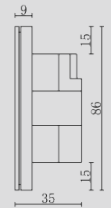

IN-BLE-JM-P8L4

IN-BLE-JM-P4W

(220V~240V插入)

DIMENSION INSTALLATION

IN-BLE-XR-P8L4

IN-BLE-XR-P4W

inSona

星日智能面板