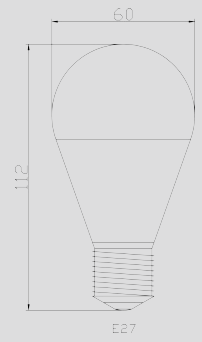

DIMENSION INSTALLATION