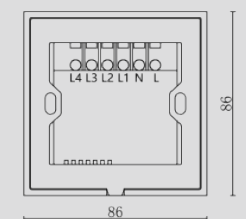

IN-BLE-JM-P8L4

IN-BLE-JM-P4W

(220V~240V插入)

DIMENSION INSTALLATION

IN-BLE-XR-P8L4

IN-BLE-XR-P4W

inSona

星日智能面板