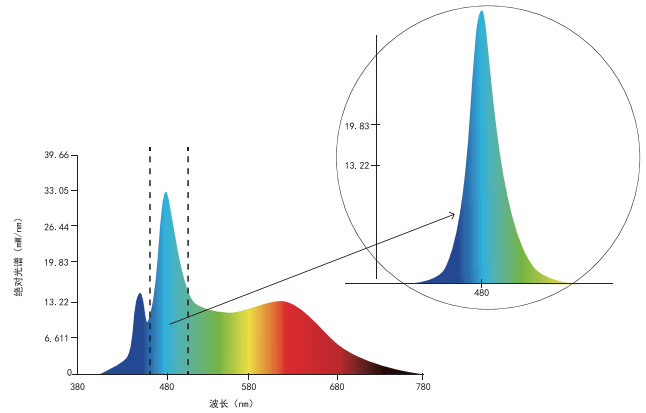

HEALING LIGHT

治愈光

RHYTHM FACTOR SERIES

节律因子系列

节律因子
通过对光谱中480nm波段的波长进行调节
从而对人体褪黑素的分泌产生影响
RHYTHM FACTOR
BY ADJUSTING THE WAVELENGTH OF THE 480NM BAND IN THE SPECTRUM
THEREBY AFFECTING THE SECRETION OF MELATONIN IN THE HUMAN BODY

通过控制任意色温光谱之中480NM的波长, 从而影响人体褪黑素的分泌

NATURAL LIGHT

自然光

MULTIPOINT CONTINUOUS FULL SPECTRUM

多点连续全光谱

inSona多点连续全光谱
三通道COB, 冷暖色温采用全光谱光源, 在中间色温调节添加特殊波长, 可将原来调光曲线从直线与黑体线重合
从而实现双色温多线全光谱

INSONA MULTIPOINT CONTINUOUS FULL SPECTRUM COB
THREE CHANNEL COB, FULL SPECTRUM LIGHT SOURCE FOR COLD AND WARM
COLOR TEMPERATURES, SPECIAL WAVELENGTH ADDED TO THE MIDDLE COLOR
TEMPERATURE ADJUSTMENT, CAN OVERLAP THE ORIGINAL DIMMING CURVE
FROM THE STRAIGHT LINE TO THE BLACKBODY LINE, THUS ACHIEVING DUAL
COLOR TEMPERATURE, MULTI LINE, AND FULL SPECTRUM