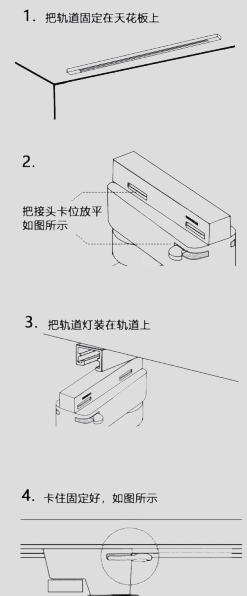

ACCESSORY SELECTION

COLOR

OPTIONA

FUNCTION DESCRIPTION

inSona Wus 系列轨道射灯，配合两线 / 三线明装轨道使用，可以根据轨道长度随意调整灯具位置。12W 功率，可调光束角（15°/24°/36°），配合 inSona 蓝牙芯片调光驱动，实现开闭控制、明暗调节，与其他 inSona 产品联动组成灯光场景，可实现重点照明、昼夜节律功能。

INSONA WUS SERIES TRACK SPOTLIGHTS CAN BE USED IN CONJUNCTION WITH TWO OR THREE LINE OPEN TRACK, AND THE POSITION OF THE LAMP CAN BE ADJUSTED ACCORDING TO THE LENGTH OF THE TRACK. 12W POWER, ADJUSTABLE BEAM ANGLE (15°/24°/36°), WITH INSONA BLUETOOTH CHIP TO ADJUST THE OPTICAL DRIVE, TO ACHIEVE ON/OFF CONTROL, LIGHT AND SHADE ADJUSTMENT, LINKAGE WITH OTHER INSONA PRODUCTS TO FORM A LIGHTING SCENE, CAN ACHIEVE KEY LIGHTING, CIRCADIAN RHYTHM FUNCTIONS.