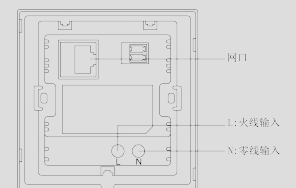

DIMENSION INSTALLATION

IN-BLE-S1M

接口说明

接线说明

inSona

WIRELESS REMOTE CONTROL

遙控系列

inSona