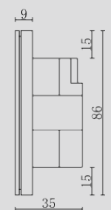

IN-BLE-JM-P8L4

IN-BLE-JM-P4W

(220V~240V插入)

DIMENSION INSTALLATION

IN-BLE-XR-P8L4

IN-BLE-XR-P4W

inSona

星日智能面板