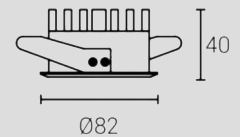

DIMENSION INSTALLATION

Ø55mm

Ø65mm

Ø75mm

Ø95mm

15° 24° 38°

DIMENSION INSTALLATION

inSona