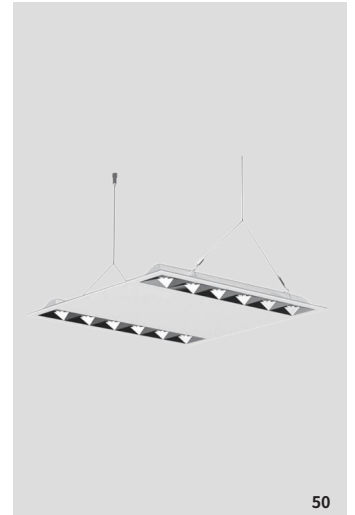

50

IN-BLE-AS