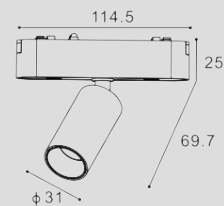

DIMENSION INSTALLATION

inSona

超薄磁吸射灯

LIGHTING DATA

inSona Bluebee

IP20

型号 MODEL	UT25-SL5W	UT25-SL57W
功率 POWER	5W	7W
安装方式 INSTALLATION MODE	UT25超薄轨道	UT25超薄轨道
输入电压 INPUT VOLTAGE	40-48V	40-48V
尺寸 SIZE	Φ31*94.7*114.5mm	Φ31*114.8*114.5mm
眩光值 GLARE VALUE	UGR<19	UGR<19
显色指数 CRI	Ra>90	Ra>90
光束角 BEAM ANGLE	15°/24°/36°/60°	15°/24°/36°/60°
光源类型 LIGHT SOURCE TYPE	双色温	双色温
色温 COLOR TEMPERATURE	2700K-6500K	2700K-6500K
光通量 LUMINOUS FLUX	504lm	596lm
寿命 LIFE	50000h	50000h
防护等级 PROTECTION	IP20	IP20

FUNCTION DESCRIPTION

inSona超薄磁吸射灯, 内置inSona蓝牙芯片, 双色温灯具采用48V电源, 多种照明模块可自由选择搭配, 泛光, 格栅, 射灯各种模块可满足不同用光需求, 如基础照明、重点照明、洗墙等, 可通过inSona手机APP编辑灯光场景可深度调节灯具的亮度、色温(色温范围2700K-6500K), 支持昼夜节律功能。

INSONA MAGNETIC SUCTION LAMP SERIES, BUILT-IN INSONA BLUETOOTH CHIP, DUAL-COLOR TEMPERATURE LAMPS ADOPT 48V POWER SUPPLY, A VARIETY OF LIGHTING MODULES CAN BE SELECTED AND MATCHED FREELY, FLOODLIGHT, GRILLE, SPOTLIGHTS, VARIOUS MODULES CAN MEET DIFFERENT LIGHTING REQUIREMENTS, SUCH AS BASIC LIGHTING, KEY LIGHTING, WALL WASHING, ETC. THE LIGHTING SCENE CAN BE EDITED BY INSONA MOBILE APP TO DEEPLY ADJUST THE BRIGHTNESS AND COLOR TEMPERATURE OF THE LAMP (COLOR TEMPERATURE RANGE 2700K-6500K), SUPPORTING CIRCADIAN RHYTHM FUNCTION.