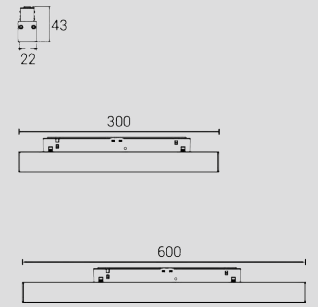

DIMENSION INSTALLATION