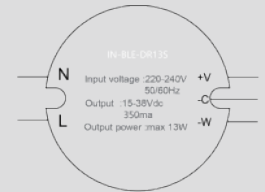

DIMENSION INSTALLATION

DIMENSION INSTALLATION

inSona

双色温吸顶灯驱动

DRIVING POWER SUPPLY

inSona Bluebee · IP20

型号 MODEL	E075CP18A00202
额定输入 RATED INPUT	220V 50Hz
额定输出 RATED OUTPUT	90-180V
输出功率 OUTPUT RATING	75W MAX
电流输出范围 CURRENT OUTPUT RANGE	输出1:恒流200mA 输出2:恒流200mA
待机功耗 STANDBY POWER CONSUMPTION	<0.5W
调光范围 DIMMING RANGE	1~100%
尺寸 MEASURE	175*37*19mm