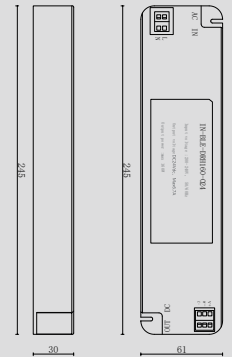

inSona

双色温恒压一体电源

DRIVING POWER SUPPLY

inSona Bluebee · IP20

型号 MODEL	IN-BLE-DRH075-024	IN-BLE-DRH150-024	IN-BLE-DRH160-024
输入电压 INPUT VOLTAGE	220-240Vac	220-240Vac	220-240Vac
输出电压 OUTPUT VOLTAGE	24Vdc	24Vdc	24Vdc
输出电流 OUTPUT CURRENT	0-3.125A	0-6.26A	0-6.7A
输出功率 OUTPUT RATING	≤75W	≤150W	≤160W
尺寸 MEASURE	360*42*30mm	360*42*30mm	245*61*30mm

FUNCTIONAL ADJUSTMENT

COLOR TEMPERATURE DIAGRAM

BRIGHTNESS CONTROL

FUNCTION DESCRIPTION

inSona 恒压一体式电源, 220V 输入, 支持单、双通道输出, 放置于空间狭长位置, 便于检修。主要应用 24V 低压恒压类灯带控制, 支持双色温灯带控制开闭、亮度调节、色温调节, 还具备亮度层级调节、渐变时长、暖白混合输出、支持昼夜节律功能。无需网关、无需网络, 通过 inSona 线上 APP 可深度调节灯具的亮度、色温, 支持经纬度算法、支持昼夜节律功能。

INSONA CONSTANT-VOLTAGE INTEGRATED POWER SUPPLY, 220V INPUT, SINGLE-CHANNEL AND DUAL-CHANNEL OUTPUT SUPPORT, WHICH IS PLACED IN A NARROW SPACE FOR EASY MAINTENANCE. IT IS MAINLY CONTROLLED BY 24V LOW-VOLTAGE AND CONSTANT-VOLTAGE LAMP STRIPS, AND SUPPORTS THE OPENING AND CLOSING OF DUAL-COLOR TEMPERATURE LAMP STRIPS, BRIGHTNESS LEVEL AND COLOR TEMPERATURE ADJUSTMENT. IT ALSO HAS THE FUNCTIONS OF BRIGHTNESS LEVEL ADJUSTMENT, GRADUAL CHANGE DURATION, WARM-WHITE MIXED OUTPUT AND CIRCADIAN RHYTHM SUPPORT. WITHOUT GATEWAY OR NETWORK, THE BRIGHTNESS AND COLOR TEMPERATURE OF THE LAMPS CAN BE DEEPLY ADJUSTED THROUGH INSONA ONLINE APP, WHICH SUPPORTS LATITUDE AND LONGITUDE ALGORITHM AND CIRCADIAN RHYTHM FUNCTION.