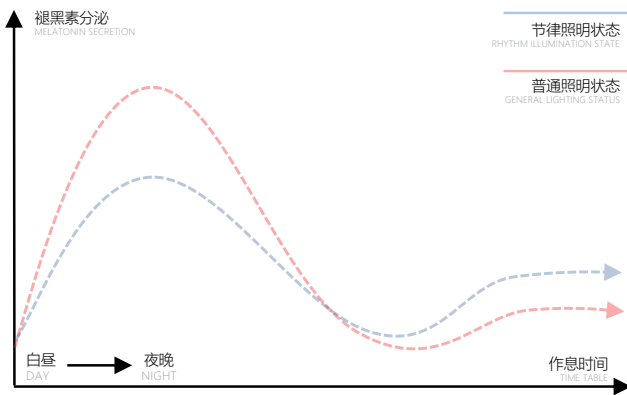

节律照明医学临床对照-试验资料

CLINICAL TRIAL DATA OF RHYTHM LIGHTING MEDICINE

试验地点 TEST SITE	韩国国民大学 SNational University of Korea
研究对象 RESEARCH OBJECT	30名30-50岁男性VV 30 males aged 30 to 50
试验周期 TEST CYCLE	每人3天2夜 3 DAYS AND 2 NIGHTS PER PERSON
测验形式 TEST FORM	唾液, 心率, 脑电波, 问卷, d2测试 SALIVA, HEART RATE, EEG, QUESTIONNAIRE, D2 TEST

2002年

视网膜上的第三种感光细胞——视网膜神经节感光细胞被发现
光生物效应得到全新的解释和发展
随着光的非视觉生物效应的研究
人们发现光照对于人类的影响不仅仅只是让人看清世界这么简单
同时也影响了人类的生理节律

照明与健康息息相关

基于LED易于进行数字化控制
可以根据人体对健康照明的需求进行精密调节
从而达到光谱、色度等光的非视觉生物效应的主要因素可控的特点
围绕LED照明技术的应用
搭建智能健康照明系统的设计方案

2002

LIGHTING IS CLOSELY RELATED TO HEALTH
EASY DIGITAL CONTROL BASED ON LED
IT CAN BE PRECISELY ADJUSTED ACCORDING TO THE NEEDS OF HUMAN BODY FOR HEALTH LIGHTING
SO AS TO ACHIEVE THE CONTROLABLE CHARACTERISTICS OF THE MAIN FACTORS OF NON VISUAL BIOLOGICAL EFFECTS OF LIGHT SUCH AS
SPECTRUM AND CHROMATICITY
FOCUSING ON THE APPLICATION OF LED LIGHTING TECHNOLOGY, BUILD A DESIGN SCHEME FOR INTELLIGENT HEALTH LIGHTING SYSTEM.