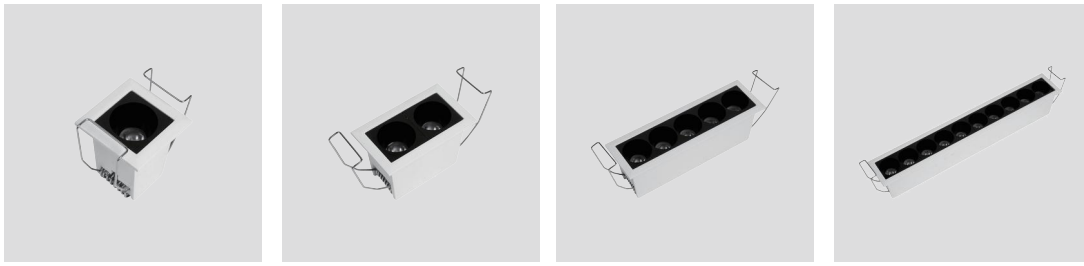

DIMENSION INSTALLATION

Ø55mm

Ø65mm

Ø75mm

Ø95mm

15° 24° 38°

DIMENSION INSTALLATION

inSona