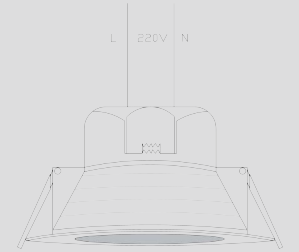

DIMENSION INSTALLATION

120°