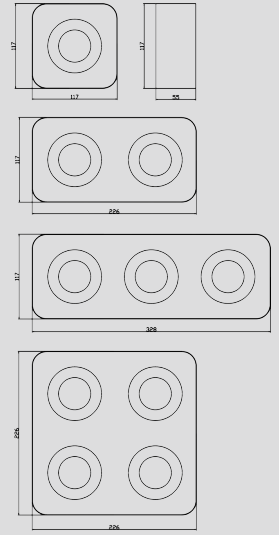

DIMENSION INSTALLATION