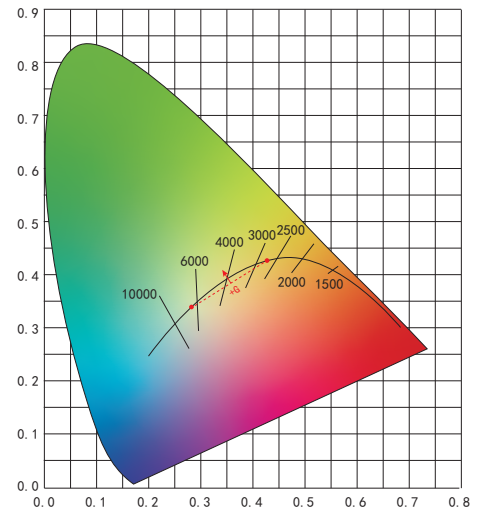

HEALING LIGHT

治愈光

RHYTHM FACTOR SERIES

节律因子系列

节律因子
通过对光谱中480nm波段的波长进行调节
从而对人体褪黑素的分泌产生影响
RHYTHM FACTOR
BY ADJUSTING THE WAVELENGTH OF THE 480NM BAND IN THE SPECTRUM
THEREBY AFFECTING THE SECRETION OF MELATONIN IN THE HUMAN BODY

NATURAL LIGHT

自然光

MULTIPOINT CONTINUOUS FULL SPECTRUM

多点连续全光谱

inSona多点连续全光谱
三通道COB, 冷暖色温采用全光谱光源, 在中间色温调节添加特殊波长, 可将原来调光曲线从直线与黑体线重合
从而实现双色温多线全光谱

INSONA MULTIPOINT CONTINUOUS FULL SPECTRUM COB
THREE CHANNEL COB, FULL SPECTRUM LIGHT SOURCE FOR COLD AND WARM
COLOR TEMPERATURES, SPECIAL WAVELENGTH ADDED TO THE MIDDLE COLOR
TEMPERATURE ADJUSTMENT, CAN OVERLAP THE ORIGINAL DIMMING CURVE
FROM THE STRAIGHT LINE TO THE BLACKBODY LINE, THUS ACHIEVING DUAL
COLOR TEMPERATURE, MULTI LINE, AND FULL SPECTRUM