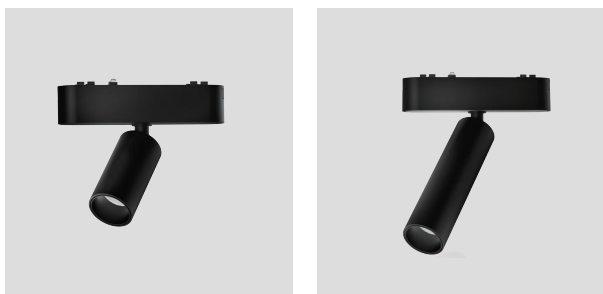

50°

FUNCTION DESCRIPTION

inSona超薄防眩格栅灯系列, 内置inSona蓝牙芯片, 双色温灯具采用48V电源, 多种照明模块可自由选择搭配, 泛光, 格栅, 射灯各种模块可满足不同用光需求, 如基础照明、重点照明、洗墙等, 可通过inSona手机APP编辑灯光场景可深度调节灯具的亮度、色温(色温范围2700K-6500K), 支持昼夜节律功能。

INSONA MAGNETIC SUCTION LAMP SERIES, BUILT-IN INSONA BLUETOOTH CHIP, DUAL-COLOR TEMPERATURE LAMPS ADOPT 48V POWER SUPPLY, A VARIETY OF LIGHTING MODULES CAN BE SELECTED AND MATCHED FREELY, FLOODLIGHT, GRILLE, SPOTLIGHTS, VARIOUS MODULES CAN MEET DIFFERENT LIGHTING REQUIREMENTS, SUCH AS BASIC LIGHTING, KEY LIGHTING, WALL WASHING, ETC. THE LIGHTING SCENE CAN BE EDITED BY INSONA MOBILE APP TO DEEPLY ADJUST THE BRIGHTNESS AND COLOR TEMPERATURE OF THE LAMP (COLOR TEMPERATURE RANGE 2700K-6500K), SUPPORTING CIRCADIAN RHYTHM FUNCTION.