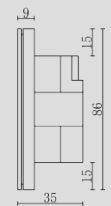

inSona

K7 PRO智能面板

CONTROL PANEL

inSona Bluebee · IP20

产品名称 | PRODUCT NAME	K7 PRO系列温控面板 IN-BLE-K7Pro-P8W	K7 PRO系列场景面板 IN-BLE-K7Pro-P8L4
负载类型 | LOAD TYPE	5路 (冷暖阀负载) 5CIRCUITS (COLD AND WARM VALVES)	4路 (LED负载) 4CIRCUITS (LED LOAD)
最大负载功率 | MAX LOAD POWER	负载单路1A LOAD SINGLE CIRCUIT 1A	负载单路10A LED200W/阻性800W ONE-WAYLED200W, RESISTANCE800W
输入电压范围 | OUTPUT VOLTAGE RANGE	220-240V 220-240V	220-240V 220-240V
输入频率 | INPUT FREQUENCY	50/60HZ 50/60HZ	50/60HZ 50/60HZ
布线方式 | WIRING MODE	需要零火线 AC220V	需要零火线 AC220V
工作湿度 | WORKING HUMIDITY	5-85% 5-85 PERCENT	5-85% 5-85 PERCENT
工作温度 | WORKING TEMPERATURE	-20~+50°C -20~+50°C	-20~+50°C -20~+50°C
储存温度, 湿度 | WORKING HUMIDITY	-40~+80°C -40~+80°C	-40~+80°C -40~+80°C
无线连接 | WIRELESS CONNECTION	BLUEBEE BLUEBEE	BLUEBEE BLUEBEE
通信距离 | COMMUNICATION DISTANCE	8-16米 8-16M	8-16米 8-16M