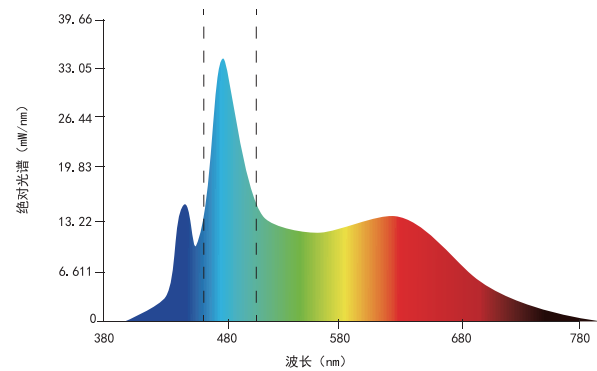

HEALTHY LIGHT ENGINE SERIES

健康光引擎系列

inSona

HEALTHY LIGHT

健康光

昼夜型 DAY+NIGHT

夜晚型:2700K
低480nm波长, 促进褪黑素分泌
降低蓝绿色SPD→低 M/P ratio
让人更加放松舒畅

NIGHT VERSION: 2700K
LOW 480NM WAVELENGTH PROMOTES MELATONIN SECRETION
REDUCE BLUE-GREEN SPD → LOW M/P RATIO
MAKE PEOPLE MORE RELAXED AND COMFORTABLE

白天型:6500K
高480nm波长, 抑制褪黑素分泌
增加蓝绿色SPD→高 M/P ratio
让人更加精力充沛

DAYTIME VERSION: 6500K
HIGH 480NM WAVELENGTH, INHIBITING MELATONIN SECRETION
INCREASE BLUE-GREEN SPD → HIGH M/P RATIO
MAKE PEOPLE MORE ENERGETIC