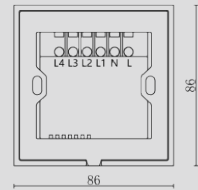

inSona

K7 PRO智能面板

CONTROL PANEL

inSona Bluebee · IP20

产品名称 | PRODUCT NAME	K7 PRO系列温控面板 IN-BLE-K7Pro-P8W	K7 PRO系列场景面板 IN-BLE-K7Pro-P8L4
负载类型 | LOAD TYPE	5路 (冷暖阀负载) 5CIRCUITS (COLD AND WARM VALVES)	4路 (LED负载) 4CIRCUITS (LED LOAD)
最大负载功率 | MAX LOAD POWER	负载单路1A LOAD SINGLE CIRCUIT 1A	负载单路10A LED200W/阻性800W ONE-WAYLED200W, RESISTANCE800W
输入电压范围 | OUTPUT VOLTAGE RANGE	220-240V 220-240V	220-240V 220-240V
输入频率 | INPUT FREQUENCY	50/60HZ 50/60HZ	50/60HZ 50/60HZ
布线方式 | WIRING MODE	需要零火线 AC220V	需要零火线 AC220V
工作湿度 | WORKING HUMIDITY	5-85% 5-85 PERCENT	5-85% 5-85 PERCENT
工作温度 | WORKING TEMPERATURE	-20~+50°C -20~+50°C	-20~+50°C -20~+50°C
储存温度, 湿度 | WORKING HUMIDITY	-40~+80°C -40~+80°C	-40~+80°C -40~+80°C
无线连接 | WIRELESS CONNECTION	BLUEBEE BLUEBEE	BLUEBEE BLUEBEE
通信距离 | COMMUNICATION DISTANCE	8-16米 8-16M	8-16米 8-16M