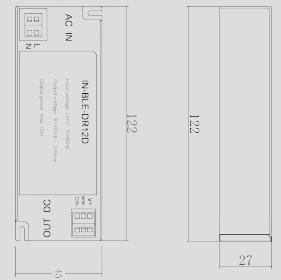

DIMENSION INSTALLATION

inSona

双色温调光驱动

DRIVING POWER SUPPLY

inSona Bluebee · IP20

型号 MODEL	IN-BLE-DR12D	IN-BLE-DR15S	IN-BLE-DR40D
额定输入 RATED INPUT	220V (50-60) HZ	220-240V (50-60) HZ	220V (50-60) HZ
额定输出 RATED OUTPUT	30-40V	15-42V	30-40V
输出功率 OUTPUT RATING	12W MAX	15W MAX	40W MAX
电流输出范围 CURRENT OUTPUT RANGE	0-300mA	0-400mA	0-1000mA
待机功耗 STANDBY POWER CONSUMPTION	<0.5W	<0.5W	<0.5W
调光范围 DIMMING RANGE	1~100%	1~100%	1~100%
尺寸 MEASURE	122*45*27mm	82*30*20mm	137*45*27mm

FUNCTIONAL ADJUSTMENT

COLOR TEMPERATURE DIAGRAM

BRIGHTNESS CONTROL

FUNCTION DESCRIPTION

inSona 双色温灯具电源驱动系列, 属于一款体积小、重量轻、超长待机、稳定可靠; 可以支持单通道、双通道输出, 支持多种电流输出调节的数字智能调光电源。双色温驱动常规有 12W、15W、40W 以应对于不同功率段灯具。无需网关、无需网络, 通过 inSona 线上 APP 可深度调节灯具的亮度、色温, 支持昼夜节律功能。

INSONA DUAL-COLOR LAMP POWER DRIVE SERIES, BELONGING TO A SMALL SIZE, LIGHT WEIGHT, LONG STANDBY, STABLE AND RELIABLE; DIGITAL INTELLIGENT DIMMING POWER SUPPLY THAT CAN SUPPORT SINGLE-CHANNEL AND DOUBLE-CHANNEL OUTPUT AND VARIOUS CURRENT OUTPUT ADJUSTMENTS. TWO-COLOR-TEMPERATURE DRIVE USUALLY HAS 12W, 15W AND 40W FOR LAMPS WITH DIFFERENT POWER SEGMENTS. WITHOUT GATEWAY OR NETWORK, THE BRIGHTNESS AND COLOR TEMPERATURE OF THE LAMPS CAN BE DEEPLY ADJUSTED THROUGH INSONA ONLINE APP, AND THE CIRCADIAN RHYTHM FUNCTION CAN BE SUPPORTED.