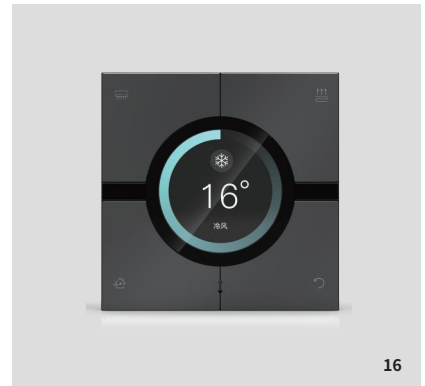

15

19

13

14

16

23

17

25

MULTIPLE KEY COMBINATIONS, SCENE CUSTOMIZATION,
FREE SWITCHING BETWEEN DIFFERENT SCENES WITH A SINGLE KEY
MULTIPLE KEY COMBINATIONS, SCENE CUSTOMIZATION,
FREE SWITCHING BETWEEN DIFFERENT SCENES WITH A SINGLE KEY
WITH TWO LOCAL LOADS, SCENARIO CONTROL 2-IN-1,
SIMPLIFY WALL LAYOUT.
THE BACKLIGHT BRIGHTNESS IS ADJUSTABLE, AND DIFFERENT TIME
PERIODS CAN BE SET, WHICH DOES NOT AFFECT THE REST AT NIGHT.
METAL WIRE DRAWING PROCESS, SURFACE OXIDATION TREATMENT, A
VARIETY OF COLOR MATCHING, OPENWORK LETTERING, SUPPORTING
CUSTOMIZATION NEEDS.

图片仅供参考, 具体以实物为准

inSona

CONTROL PANEL

控制面板

多种按键组合, 场景自定义, 单个按键不同场景自由切换
自带两路本地负载, 情景控制二合一, 简化墙面布局
背光亮度可调, 设置不同时间段, 不影响夜晚休息
金属拉丝工艺, 表面氧化处理, 多种色彩搭配, 镂空刻字, 支持定制化需求