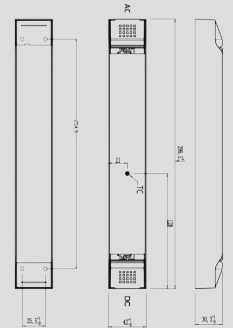

inSona

双色温恒压一体电源

DRIVING POWER SUPPLY

inSona Bluebee · IP20

型号 MODEL	IN-BLE-DRH075-024	IN-BLE-DRH150-024	IN-BLE-DRH160-024
输入电压 INPUT VOLTAGE	220-240Vac	220-240Vac	220-240Vac
输出电压 OUTPUT VOLTAGE	24Vdc	24Vdc	24Vdc
输出电流 OUTPUT CURRENT	0-3.125A	0-6.26A	0-6.7A
输出功率 OUTPUT RATING	≤75W	≤150W	≤160W
尺寸 MEASURE	360*42*30mm	360*42*30mm	245*61*30mm

FUNCTIONAL ADJUSTMENT

COLOR TEMPERATURE DIAGRAM

BRIGHTNESS CONTROL

FUNCTION DESCRIPTION

inSona 恒压一体式电源, 220V 输入, 支持单、双通道输出, 放置于空间狭长位置, 便于检修。主要应用 24V 低压恒压类灯带控制, 支持双色温灯带控制开闭、亮度调节、色温调节, 还具备亮度层级调节、渐变时长、暖白混合输出、支持昼夜节律功能。无需网关、无需网络, 通过 inSona 线上 APP 可深度调节灯具的亮度、色温, 支持经纬度算法、支持昼夜节律功能。

INSONA CONSTANT-VOLTAGE INTEGRATED POWER SUPPLY, 220V INPUT, SINGLE-CHANNEL AND DUAL-CHANNEL OUTPUT SUPPORT, WHICH IS PLACED IN A NARROW SPACE FOR EASY MAINTENANCE. IT IS MAINLY CONTROLLED BY 24V LOW-VOLTAGE AND CONSTANT-VOLTAGE LAMP STRIPS, AND SUPPORTS THE OPENING AND CLOSING OF DUAL-COLOR TEMPERATURE LAMP STRIPS, BRIGHTNESS LEVEL AND COLOR TEMPERATURE ADJUSTMENT. IT ALSO HAS THE FUNCTIONS OF BRIGHTNESS LEVEL ADJUSTMENT, GRADUAL CHANGE DURATION, WARM-WHITE MIXED OUTPUT AND CIRCADIAN RHYTHM SUPPORT. WITHOUT GATEWAY OR NETWORK, THE BRIGHTNESS AND COLOR TEMPERATURE OF THE LAMPS CAN BE DEEPLY ADJUSTED THROUGH INSONA ONLINE APP, WHICH SUPPORTS LATITUDE AND LONGITUDE ALGORITHM AND CIRCADIAN RHYTHM FUNCTION.