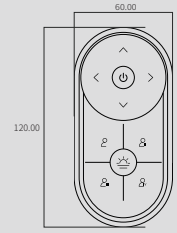

DIMENSION INSTALLATION

inSona

智能遥控器

WIRELESS REMOTE CONTROL

inSona Bluebee ·

IP20

型号 MODEL	遥控器 IN-BLE-YK01
电源类型 POWER TYPE	CR2032 CR2032
控制方式 CONTROL MODE	无线遥控 WIRELESS REMOTE CONTROL
控制类型 STORAGE TEMPERATURE RANGE	色温/明暗/多场景按键 COLOR TEMPERATURE / SHADE / MULTI-SCENE BUTTONE
产品尺寸 WORKING HUMIDITY	120*60MM 120*60MM

FUNCTION DESCRIPTION

inSona 智能灯光遥控器,外观简约、精致,大按键设计使用舒适,配备底座,多颜色选择。支持一键开关、按键切换亮度色温调节,旋转触摸调节亮度色温,预设 4 种场景模式,搭配 inSona 配套的产品,可完美实现与灯光、场景面板、感应器的搭配使用。

INSONA INTELLIGENT LIGHTING REMOTE CONTROL, SIMPLE AND EXQUISITE APPEARANCE, LARGE BUTTON DESIGN COMFORTABLE TO USE, EQUIPPED WITH A BASE, MULTI-COLOR SELECTION. SUPPORT ONE-BUTTON SWITCH, BUTTON SWITCHING BRIGHTNESS COLOR TEMPERATURE ADJUSTMENT, ROTATING TOUCH BRIGHTNESS COLOR TEMPERATURE ADJUSTMENT, PRESET 4 SCENE MODES, WITH INSONA MATCHING PRODUCTS, CAN PERFECTLY REALIZE THE USE OF LIGHTING, SCENE PANEL, SENSOR.