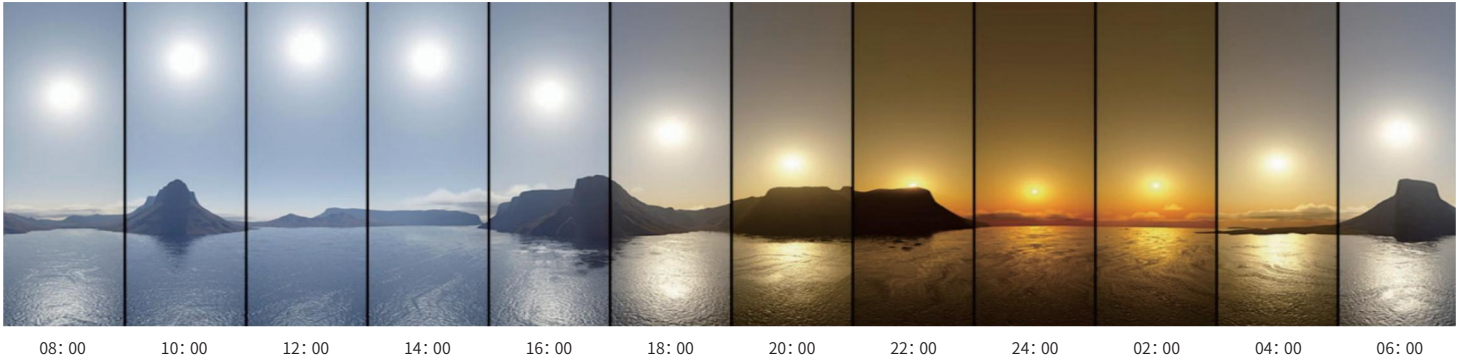

SCIENTIFIC DATA

科学数据

在相同光条件下
节律照明相比传统照明可使人体白天褪黑色素水平降低18%，精神集中度提升3%
在夜晚可使褪黑色素水平上升5%，并让人提前52分钟进入深度睡眠状态

UNDER THE SAME LIGHT CONDITIONS
COMPARED WITH TRADITIONAL LIGHTING, RHYTHMIC LIGHTING CAN REDUCE THE LEVEL OF MELATONIN BY 18% AND
IMPROVE THE CONCENTRATION BY 3%
IT CAN INCREASE MELATONIN LEVEL BY 5% AT NIGHT AND MAKE PEOPLE ENTER DEEP SLEEP 52 MINUTES IN ADVANCE

以上内容摘自韩国国民大学

THE ABOVE CONTENT IS TAKEN FROM KOREA NATIONAL UNIVERSITY