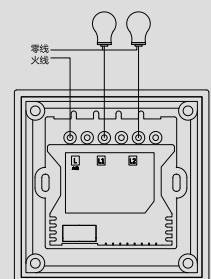

inSona

A系列智能面板

CONTROL PANEL

inSona Bluebee

IP20

产品名称 | PRODUCT NAME	A系列单火控制面板 IN-BLE-SPS2/S3	A1系列面板 IN-BLE-A1-S2/S3
负载数量 | NUMBER OF LOADS	2路/3路 2CIRCUITS/3CIRCUITS	2路/3路 2CIRCUITS/3CIRCUITS
最大负载功率 | MAX LOAD POWER	单路 LED200W/ 阻性 800W ONE-WAYLED200W,RESISTANCE800w	单路 LED200W/ 阻性 800W ONE-WAYLED200W,RESISTANCE800w
输入电压范围 | OUTPUT VOLTAGE RANGE	220-240V 220-240V	220-240V 220-240V
输入频率 | INPUT FREQUENCY	50/60HZ 50/60HZ	50/60HZ 50/60HZ
布线方式 | WIRING MODE	火线 AC 220-240V	需要零火线 AC 220-240V
工作湿度 | WORKING HUMIDITY	5-85% 5-85 PERCENT	5-85% 5-85 PERCENT
工作温度 | WORKING TEMPERATURE	-20~+50 °C -20~+50 °C	-20~+50 °C -20~+50 °C
储存温度, 湿度 | WORKING HUMIDITY	-40~+80 °C -40~+80 °C	-40~+80 °C -40~+80 °C
无线连接 | WIRELESS CONNECTION	BLUEBEE BLUEBEE	BLUEBEE BLUEBEE
通信距离 | COMMUNICATION DISTANCE	8-16 米 8-16M	8-16 米 8-16M

COLOR SELECTION

白色

FUNCTION DESCRIPTION

A 系列智能单火面板,采用单火供电方式,多用于后装市场或者改造市场的装修。

A 系列智能场景面板,具有极高的性价比,适合商用与轻型商业项目。整体大按键,无边框设计,磨砂面质感,风格简约。零火 220V 供电,具备多路负载输出,支持设备或者场景开闭、支持单设备、多设备、不同设备、群组或者场景的控制。

THE A-SERIES INTELLIGENT SINGLE FIRE PANEL ADOPTS A SINGLE FIRE POWER SUPPLY METHOD AND IS MOSTLY USED FOR DECORATION IN THE AFTERMARKET OR RENOVATION MARKET.

THE A-SERIES INTELLIGENT SCENE PANEL HAS A HIGH COST PERFORMANCE RATIO AND IS SUITABLE FOR COMMERCIAL AND LIGHT COMMERCIAL PROJECTS. OVERALL LARGE BUTTONS, FRAMELESS DESIGN, MATTE TEXTURE, AND MINIMALIST STYLE. ZERO FIRE 220V POWER SUPPLY, WITH MULTIPLE LOAD OUTPUTS, SUPPORTING DEVICE OR SCENE OPENING AND CLOSING, SUPPORTING CONTROL OF SINGLE DEVICE, MULTIPLE DEVICES, DIFFERENT DEVICES, GROUPS OR SCENES.