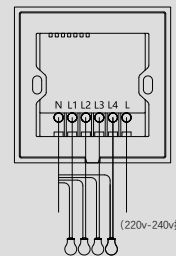

inSona

K7 PRO智能面板

CONTROL PANEL

inSona Bluebee · IP20

产品名称 | PRODUCT NAME	K7 PRO系列温控面板 IN-BLE-K7Pro-P8W	K7 PRO系列场景面板 IN-BLE-K7Pro-P8L4
负载类型 | LOAD TYPE	5路 (冷暖阀负载) 5CIRCUITS (COLD AND WARM VALVES)	4路 (LED负载) 4CIRCUITS (LED LOAD)
最大负载功率 | MAX LOAD POWER	负载单路1A LOAD SINGLE CIRCUIT 1A	负载单路10A LED200W/阻性800W ONE-WAYLED200W, RESISTANCE800W
输入电压范围 | OUTPUT VOLTAGE RANGE	220-240V 220-240V	220-240V 220-240V
输入频率 | INPUT FREQUENCY	50/60HZ 50/60HZ	50/60HZ 50/60HZ
布线方式 | WIRING MODE	需要零火线 AC220V	需要零火线 AC220V
工作湿度 | WORKING HUMIDITY	5-85% 5-85 PERCENT	5-85% 5-85 PERCENT
工作温度 | WORKING TEMPERATURE	-20~+50°C -20~+50°C	-20~+50°C -20~+50°C
储存温度, 湿度 | WORKING HUMIDITY	-40~+80°C -40~+80°C	-40~+80°C -40~+80°C
无线连接 | WIRELESS CONNECTION	BLUEBEE BLUEBEE	BLUEBEE BLUEBEE
通信距离 | COMMUNICATION DISTANCE	8-16米 8-16M	8-16米 8-16M